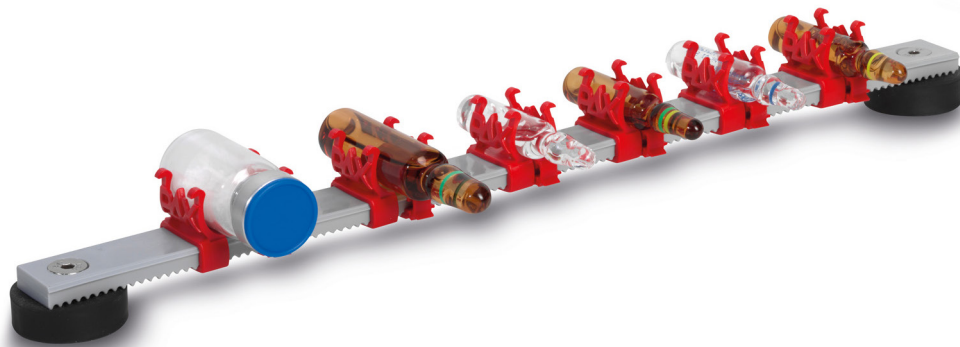

# PAX PCI-Magnet rail

Grey

---

---

Item No:	BA-PAX-11
Manufacturer:	PAX
Certificates:	N/A
Size:	29 x 3 x 2cm
Color:	Grey
Country of origin:	Germany
NSN no:	N/A
Tariff:	85051100
Weight:	0,13 kg

Equipped with our pot magnets, you can attach the PCI rail to all magnetic surfaces.

That's how you access the vials at the scene easily.