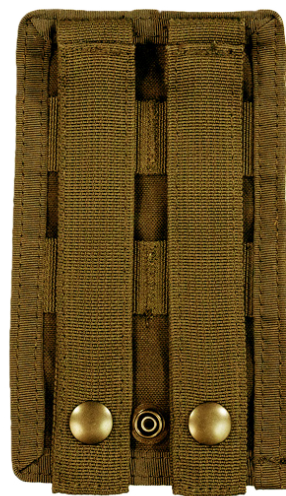

# Slimline Gen II

Tear Away Panel Spare Vertical

---

---

Item No:	CT-0090
Manufacturer:	CTOMS
Certificates:	N/A
Size:	N/A
Color:	Coyote Brown
Country of origin:	Canada
NSN no:	N/A
Tariff:	30059099
Weight:	70 g

The SlimLine™ Spare Panel, Vertical Mount allows you to mount your SlimLine™ in a vertical orientation.

It also allows multiple locations without having to undo the MALICE® Clips each time you move it. This is ideal if you run two different load bearing systems, or run it between a plate carrier and a belt.